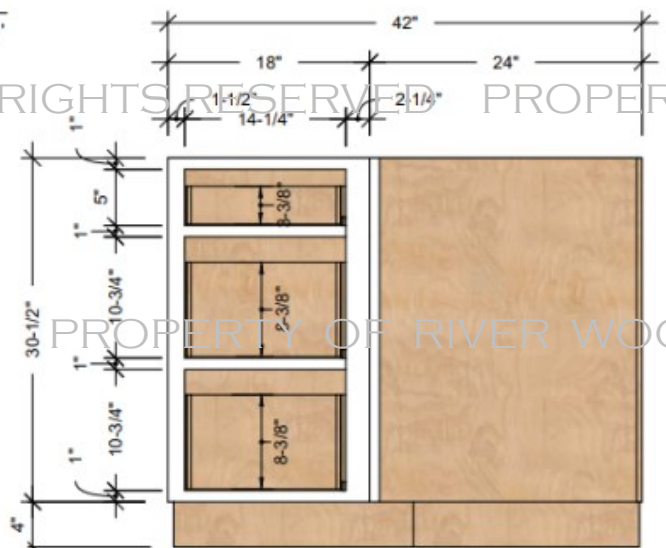

OF RIVER WOODCRAFT ALL RIGHTS RESERVED PROPERTY OF RIVER WOOD-

CRAFT ALL RIGHTS RESERVED PROPERTY OF RIVER WOODCRAFT

01 PLAN
A01 Scale: 1" : 1'

02 RIGHT SIDE
A01 Scale: 3/4" : 1'

03 LEFT SIDE - DRAWER FRONTS REMOVED
A01 Scale: 3/4" : 1'