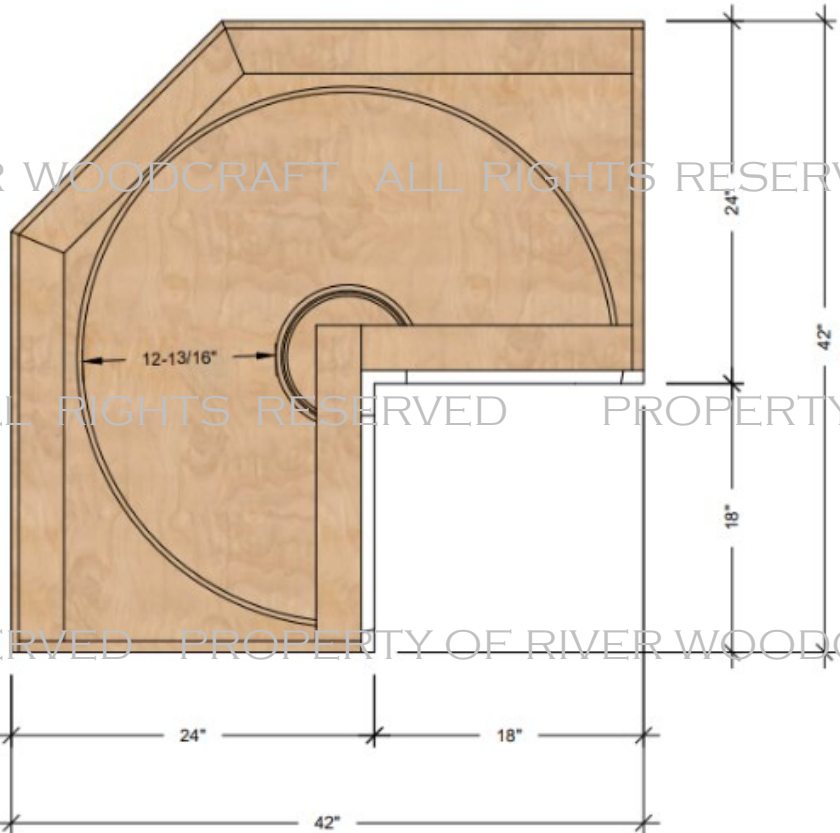

OF RIVER WOODCRAFT ALL RIGHTS RESERVED PROPERTY OF RIVER WOOD-

CRAFT ALL RIGHTS RESERVED PROPERTY OF RIVER WOODCRAFT

01 PLAN
A01 Scale: 1" : 1'

02 RIGHT SIDE
A01 Scale: 3/4" : 1'

03 LEFT SIDE - DRAWER FRONTS REMOVED
A01 Scale: 3/4" : 1'