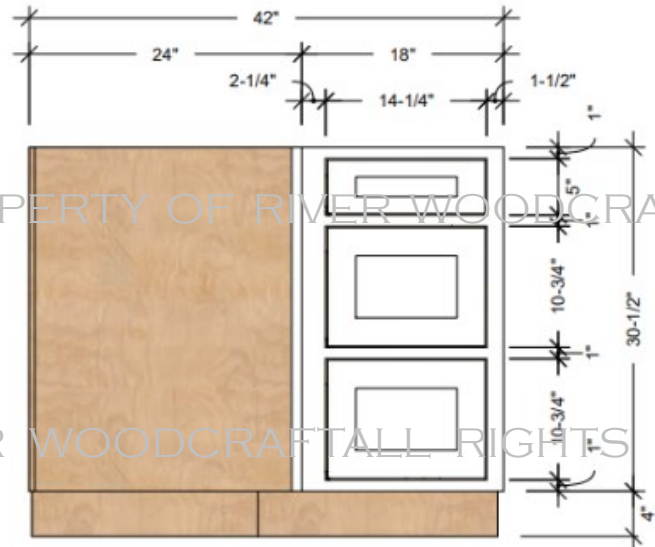

OF RIVER WOODCRAFT ALL RIGHTS RESERVED PROPERTY OF RIVER WOOD-

CRAFT ALL RIGHTS RESERVED PROPERTY OF RIVER WOODCRAFT

01 PLAN
A01 Scale: 1" : 1'

02 RIGHT SIDE
A01 Scale: 3/4" : 1'

03 LEFT SIDE - DRAWER FRONTS REMOVED
A01 Scale: 3/4" : 1'